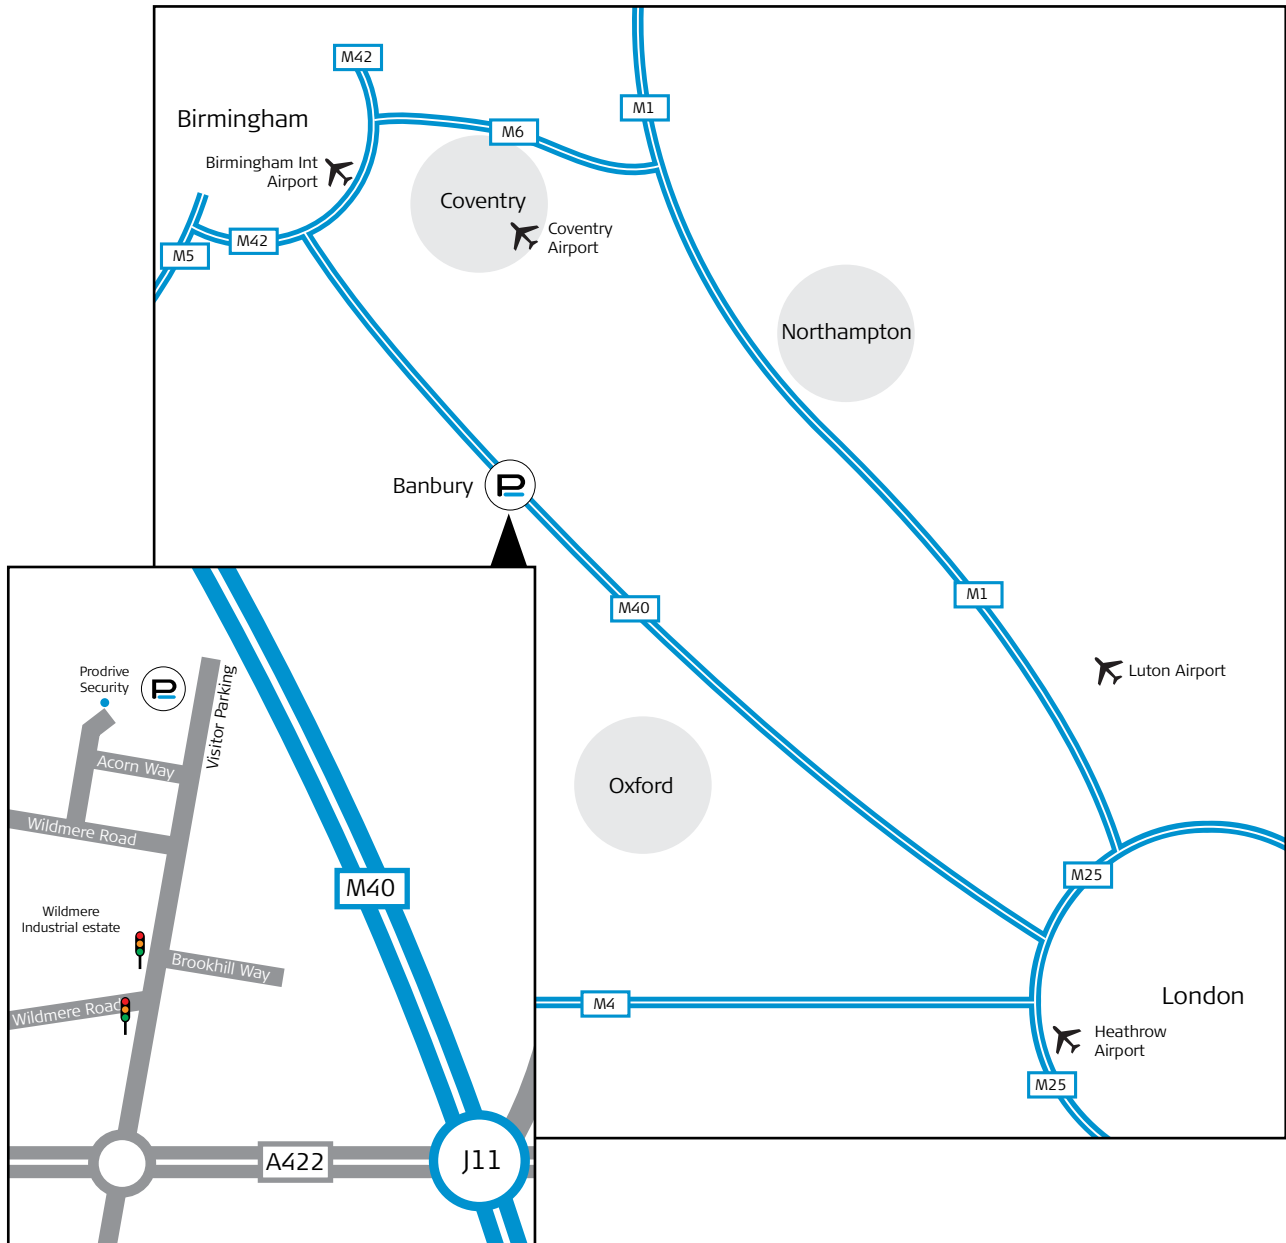

## DIRECTIONS

Leave the M40 at junction 11 and take the first exit (if travelling from the South) or the fourth exit (if travelling from the North) signposted Banbury Town Centre.

Follow the dual carriageway down to the first roundabout and take the third exit signposted Wildmere Industrial Estate.

Continue through two sets of traffic lights. At the point where the road bears left, indicate right and continue straight ahead where you will find visitor parking to the right of reception opposite the flagpoles.

## ADDITIONAL INFORMATION

GPS co-ordinates  
52° 4'38.87"N  
1° 19'4.18"W

Prodrive  
Banbury  
Oxfordshire  
OX16 3ER  
England

T +44 (0) 1925 273355  
F +44 (0) 1925 271188

enquiries@prodrive.com  
www.prodrive.com